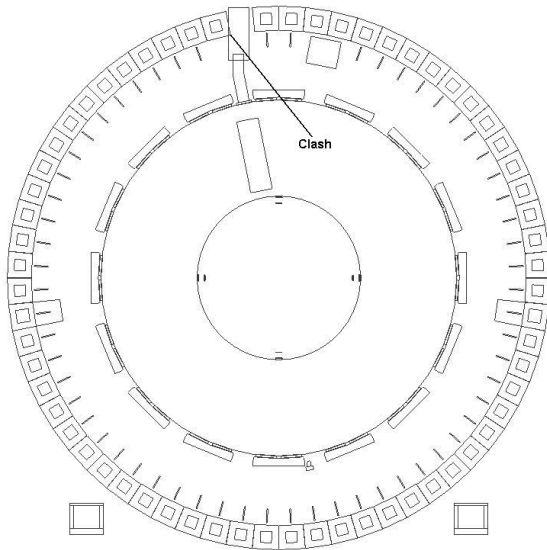

Clash Publish

Clash Computation Specification	
Products Selected	
ZAB__0001 (ZAB__0001.1) - Envelope of LArg Barrel Cryostat	NLE__0002 (NLE__0002.1) - LE END-CAP CALORIMETER - SIDE A

Computation Result:

Interference resume					
Product 1	Product 2	Type	Value	Status	Clash Comment
ZAB__0001 (ZAB__0001.1)	NLE__0002 (NLE__0002.1)	Clash	-27.48 mm	Under Consideration	

Clash View 1:

Clash View 2: