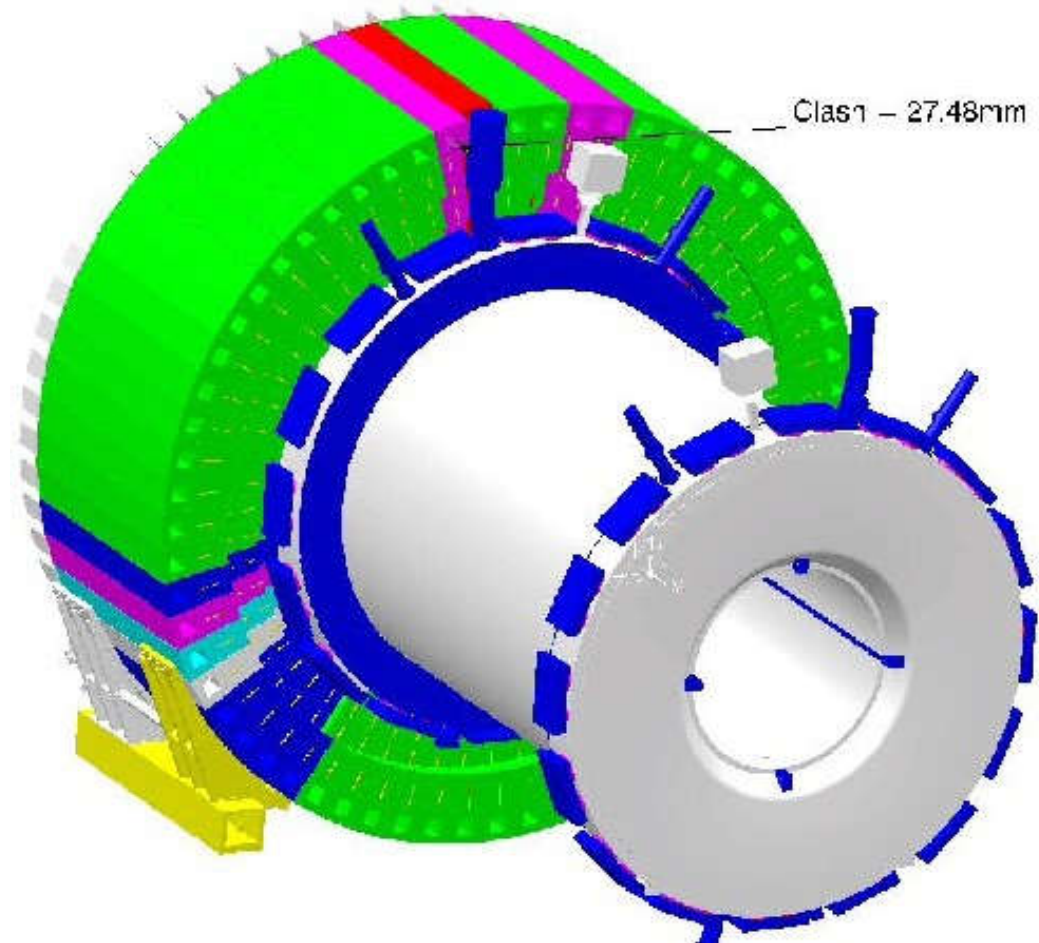

Clash Publish

Clash Computation Specification	
Products Selected	
ZAB__0001 (ZAB__0001.1) - Envelope of LArg Barrel Cryostat	NLE__0002 (NLE__0002.1) - LE END-CAP CALORIMETER - SIDE A

Computation Result:

Interference resume					
Product 1	Product 2	Type	Value	Status	Clash Comment
ZAB__0001 (ZAB__0001.1)	NLE__0002 (NLE__0002.1)	Clash	-27.48 mm	Under Consideration	

Clash View 1:

Clash View 2: