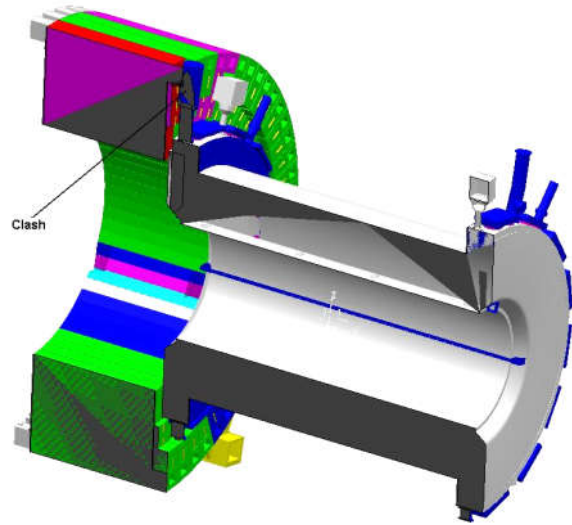

Clash Publish

Clash Computation Specification	
Products Selected	
ZAB__0001 (ZAB__0001.1) - Envelope of LArg Barrel Cryostat	NLE__0002 (NLE__0002.1) - LE END-CAP CALORIMETER - SIDE A

Computation Result:

Interference resume					
Product 1	Product 2	Type	Value	Status	Clash Comment
ZAB__0001 (ZAB__0001.1)	NLE__0002 (NLE__0002.1)	Clash	-27.48 mm	Under Consideration	

Clash View 1:

Clash View 2: